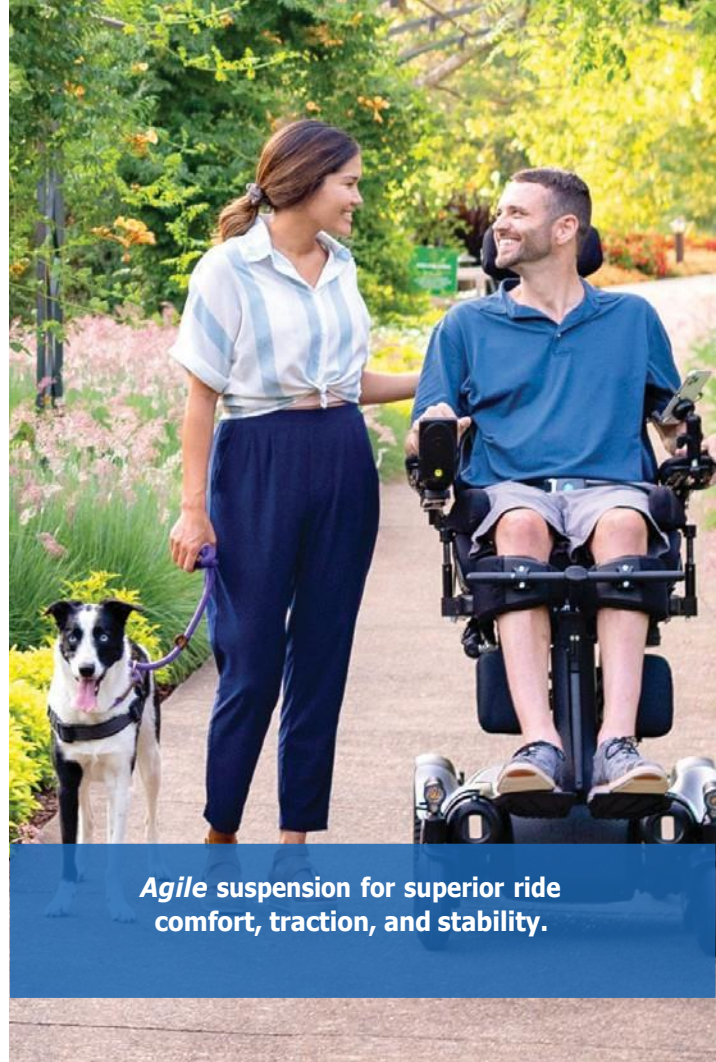

## Active Reach

Tilts the seat forward by up to 20° and raises it to extend functional reach, aid in transfers and your daily activities.

## Active Height

Enables you to drive up to 5 km/h while fully elevated and combines seamlessly with *Active Reach* to give you the ultimate advantage in accessing your environment.

## Power recline

Smooth and safe power recline with seamless sheer reduction for any user up to 150kg.

**Agile suspension for superior ride comfort, traction, and stability.**

**The power recline with seamless sheer reduction moves between positions**