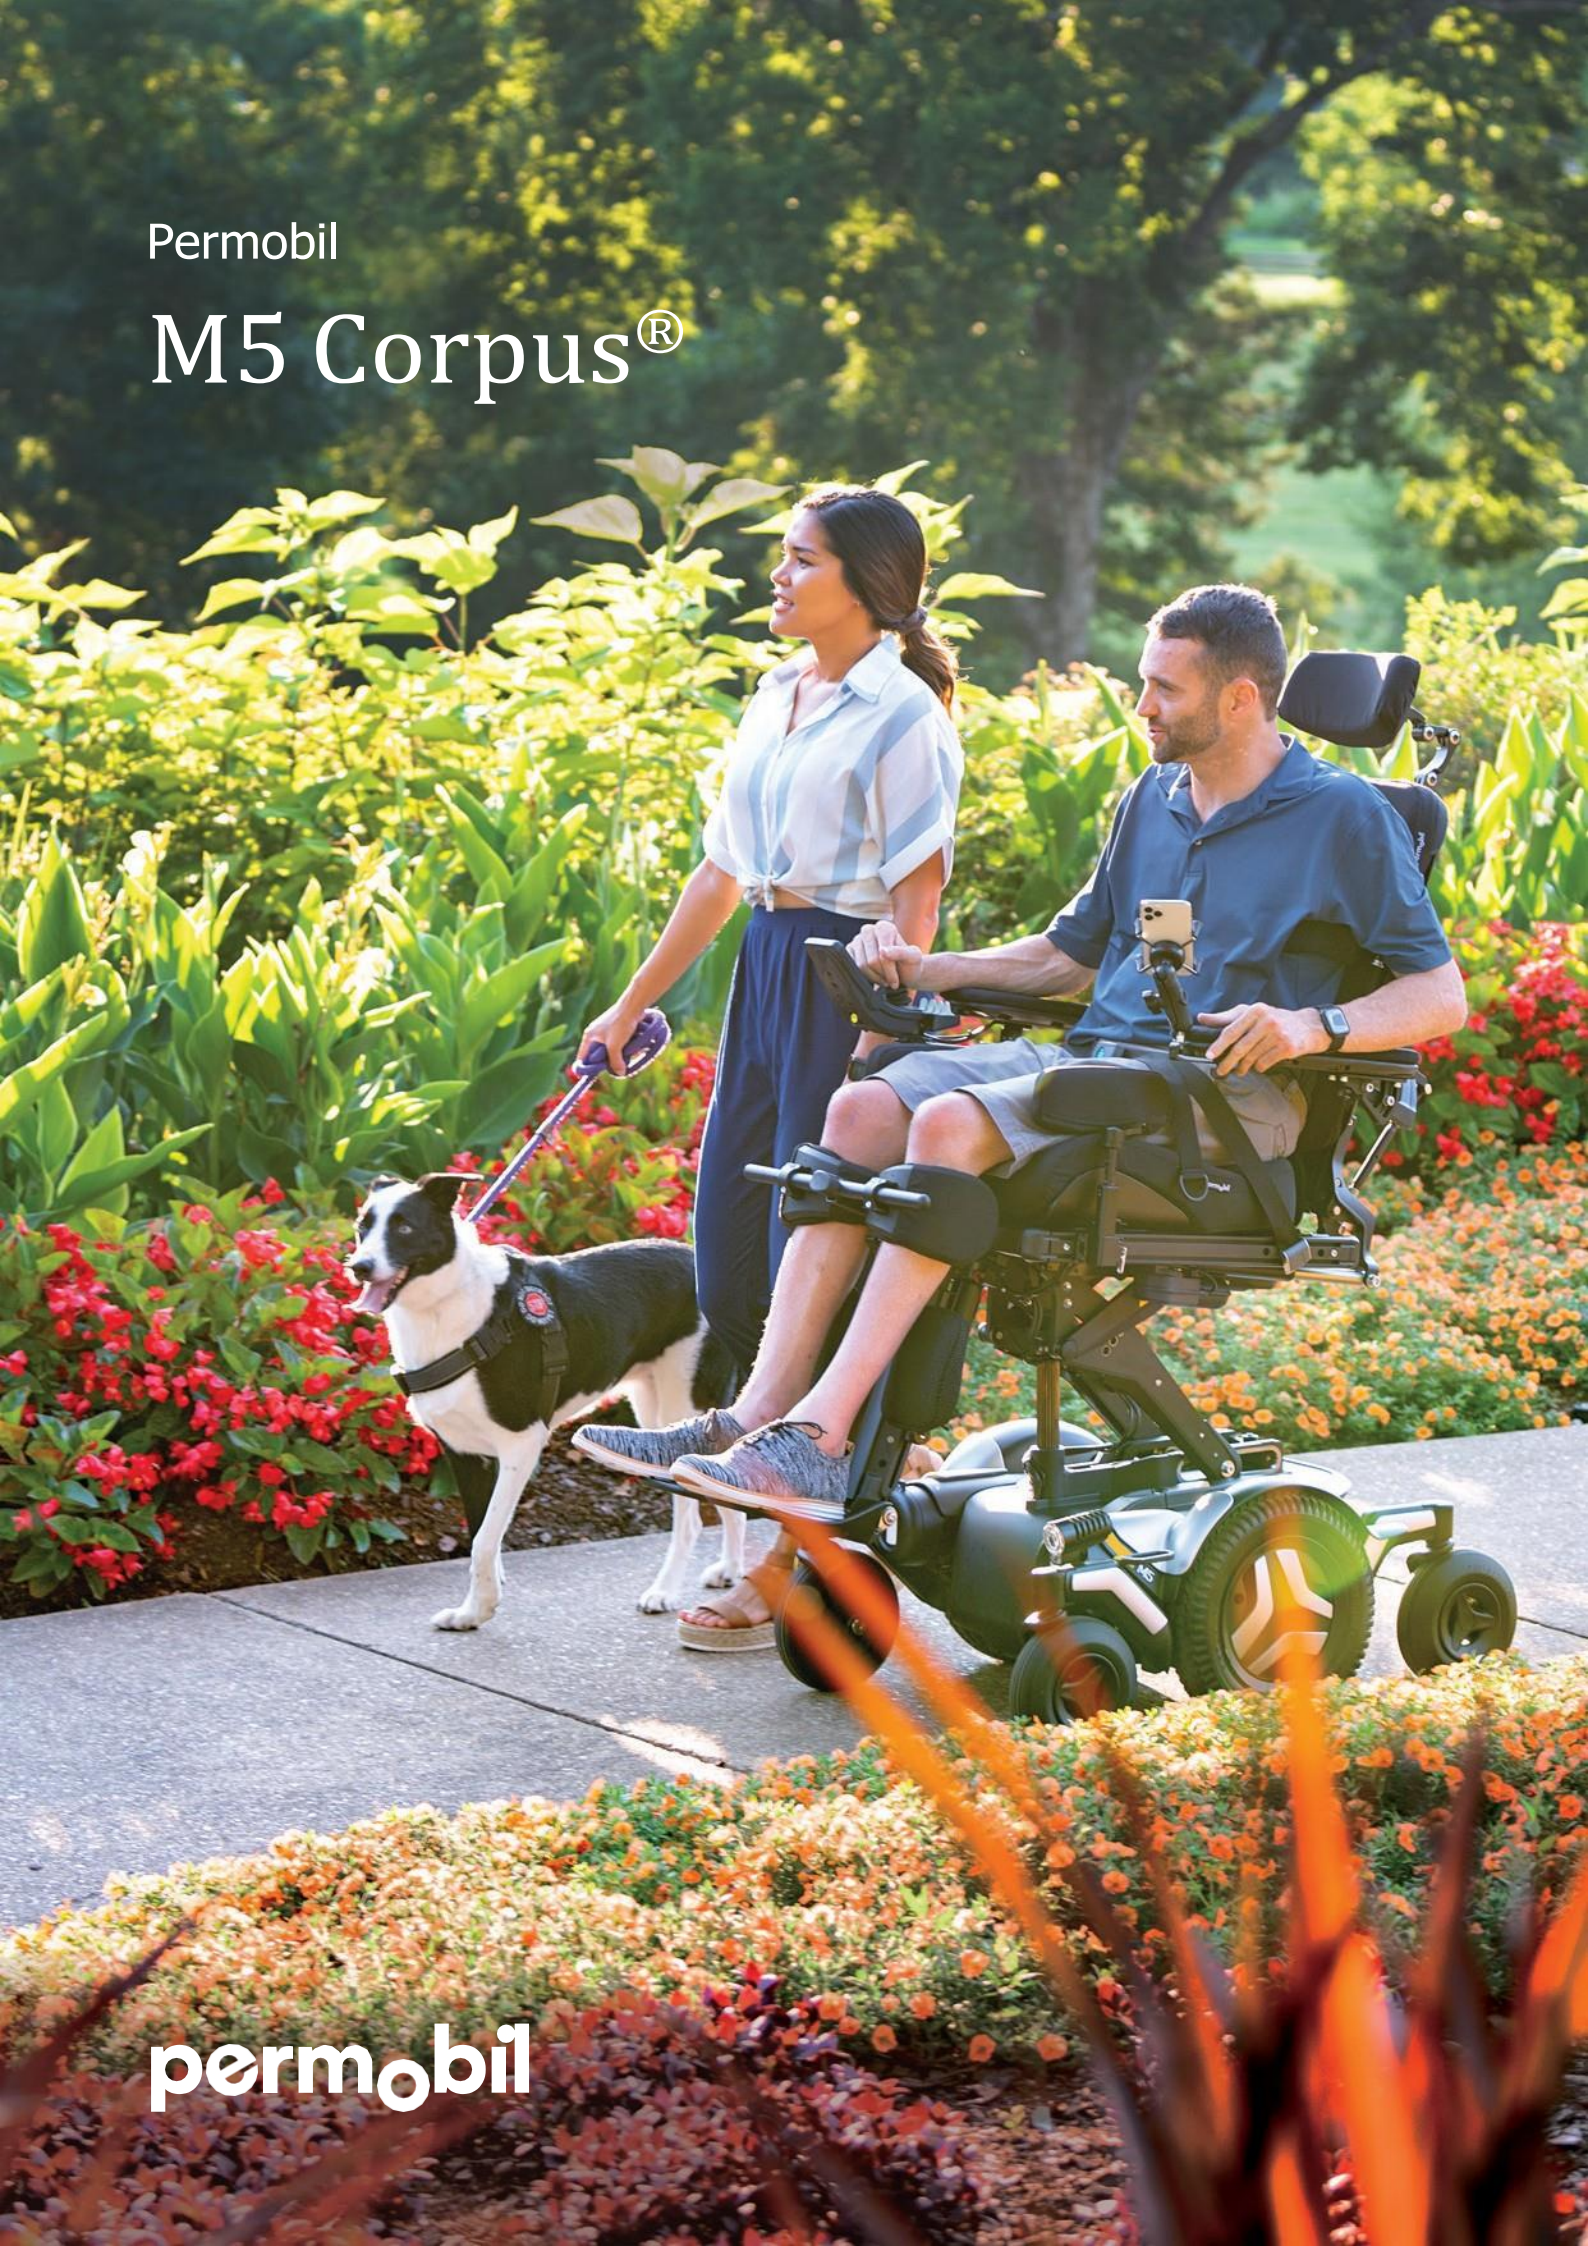

Permobil

M5 Corpus®

permobil