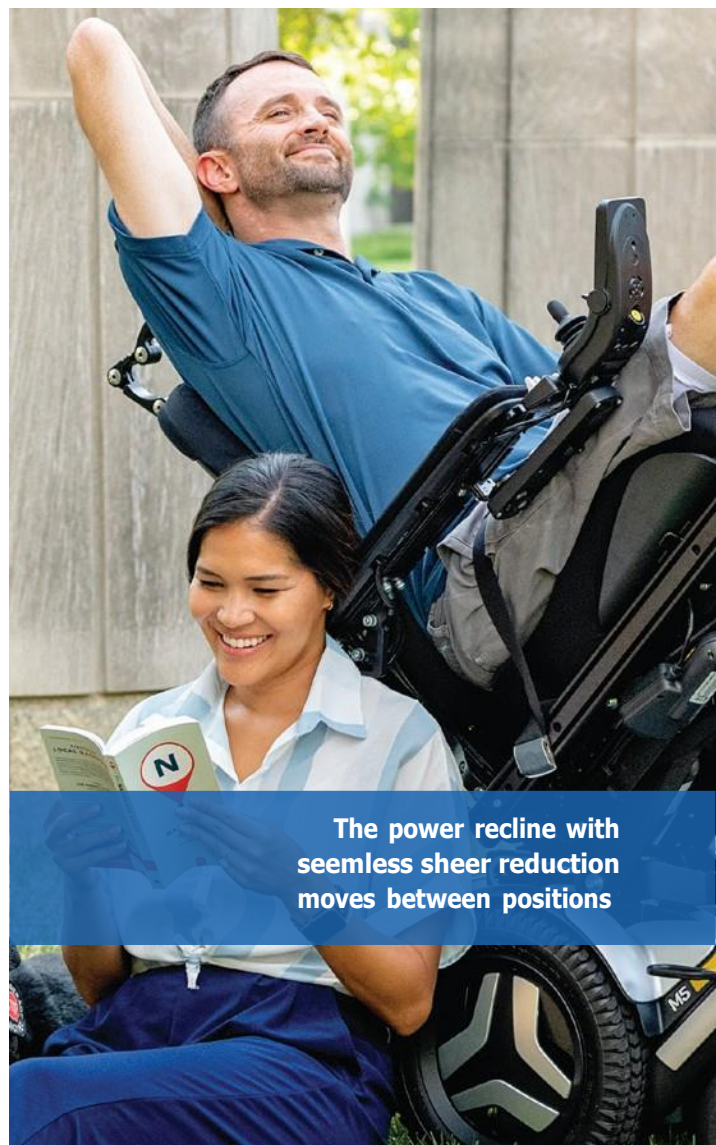

## Power recline

Smooth and safe power recline with seamless sheer reduction for any user up to 150kg.

**Agile suspension for superior ride comfort, traction, and stability.**

**The power recline with seamless sheer reduction moves between positions**